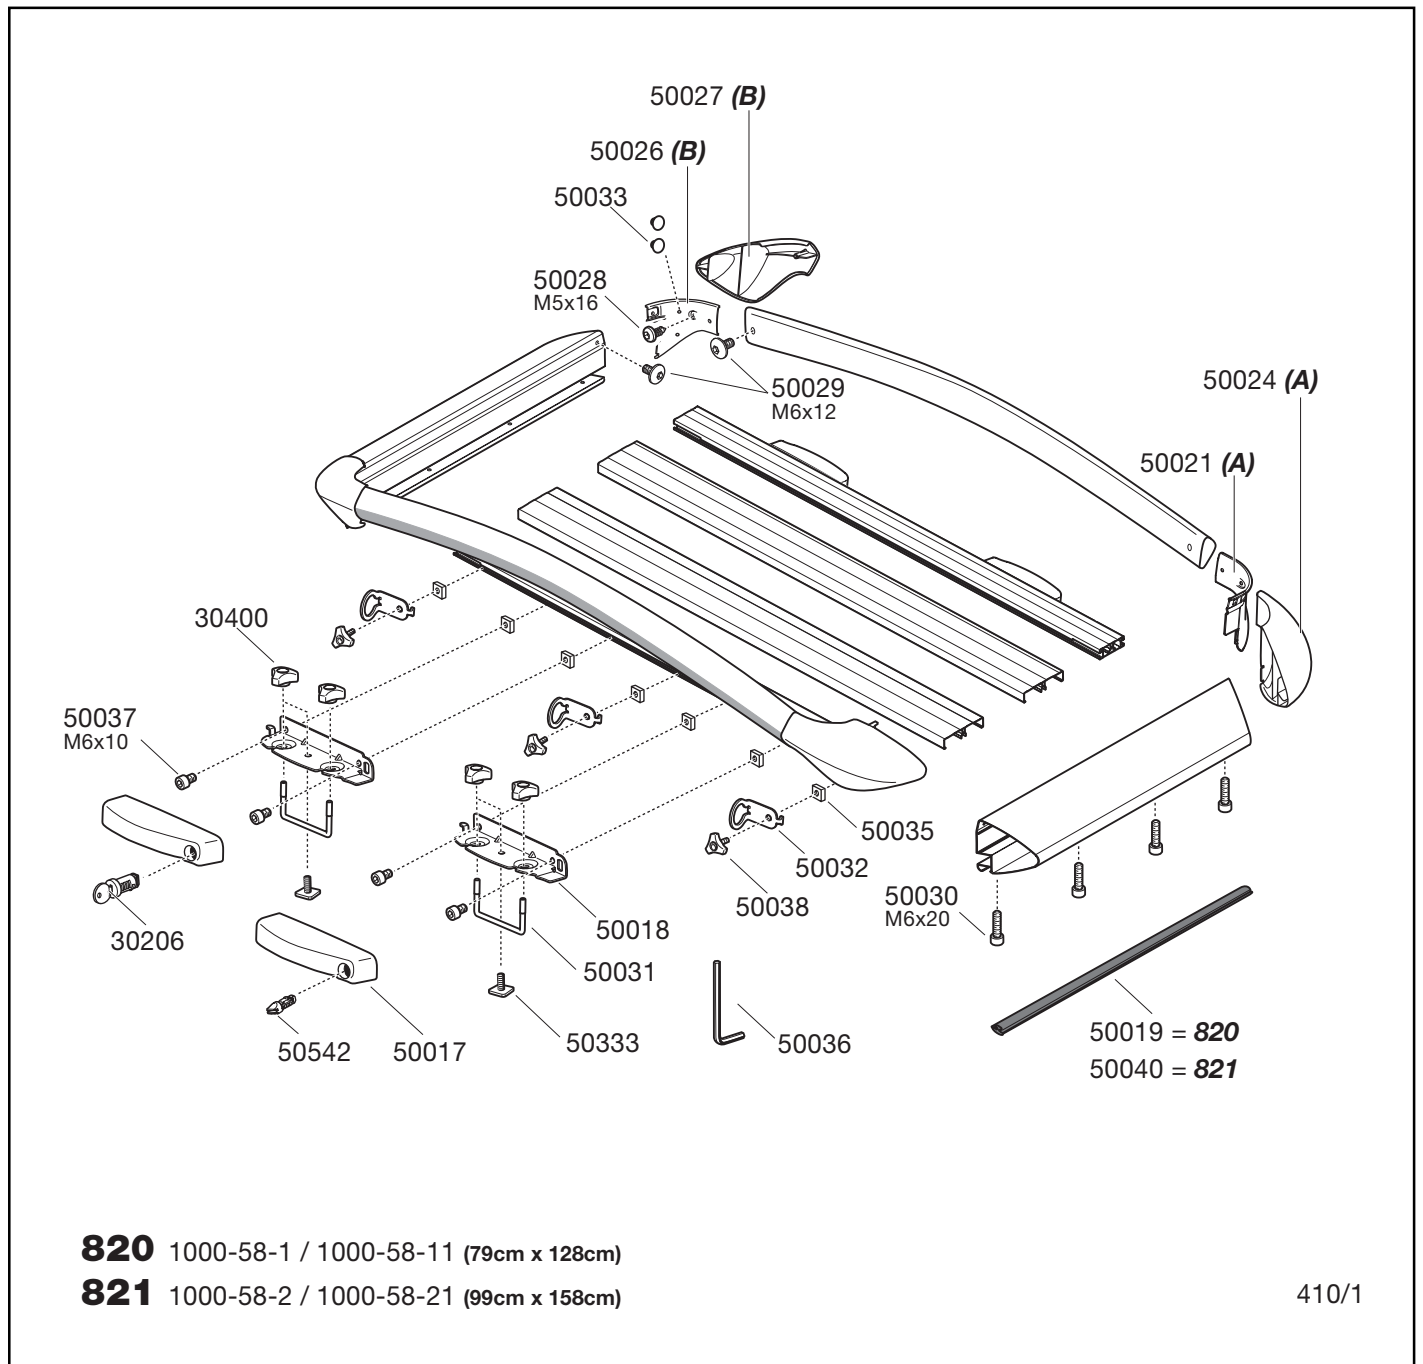

Thule Xpedition 820 and 821

Individual box

Product	EAN	Kg	L/W/H in cm
820	7313020012094	10	115/32/15
821	7313020012100	13	144/25/19

Pallet

Product	Qty/kg	L/W/H in cm
820	18/192	137/110/104
821	20/275	170/112/106